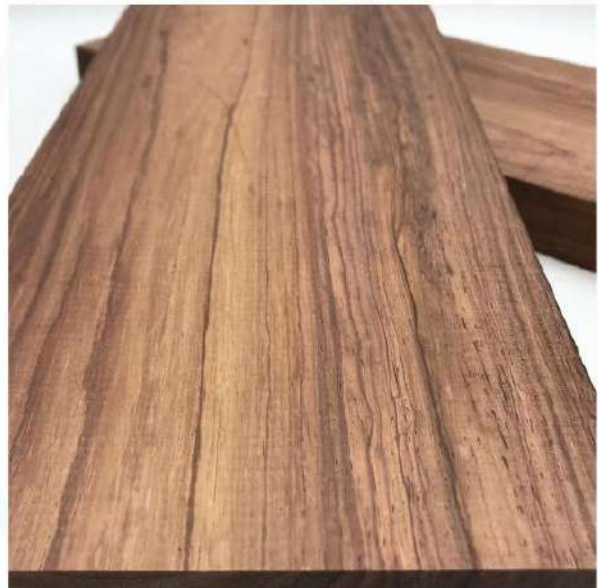

Kiaat wood in Angola has the world's leading hardness. This type of wood has the same hardness as Padauk wood, famous for its excellent **resistance to insects and termites.**

Scientific Name	<i>Guibourtia Coleosperma</i>
Origin	Angola
Availability	Slabs/ Lumber/ Logs
Colour	Heartwood colour can vary from a lighter golden brown, to a darker reddish or purplish brown.
Durability	Very durable, and is resistant to both rot and insect attack
FOB	950 USD/M3 (Reference Price)
Density	700 - 900 kg/m3
Nation Preferred	USA, Australia, Asia, Europe, Cameroon, Spain, Egypt