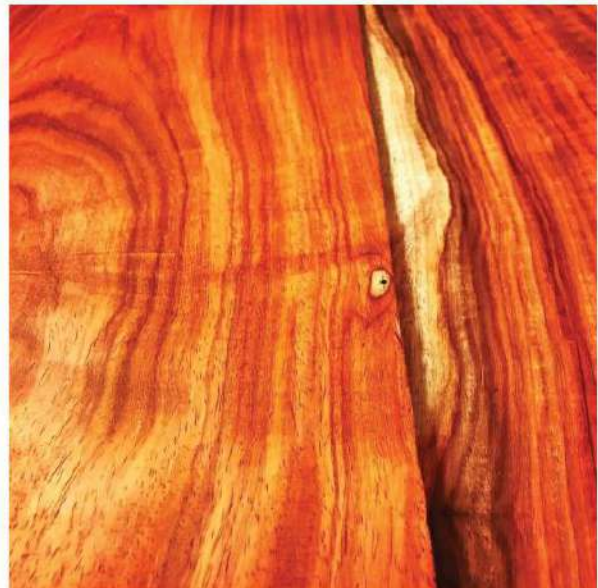

TAKULA-PADOUK

There is no debate about its hardness and **resistance to insects**, Padauk wood deserves to be the choice of top interior designers. Beautiful wood grain helps elevate your product.

Scientific Name	<i>Pterocarpus Tinctorius</i> Family: Fabaceae
Origin	Angola
Availability	Slabs/ Lumber/ Logs
Colour	Heartwood is reddish brown. Sapwood is pale yellowish white
Durability	Extremely heavy and dense but very durable, Padauk's Has excellent decay resistance.
FOB	550 USD/M3 (Reference Price)
Density	550 kg/m³
Nation Preferred	USA, Australia, Asia, Europe, Pakistan Russia, Cameroon