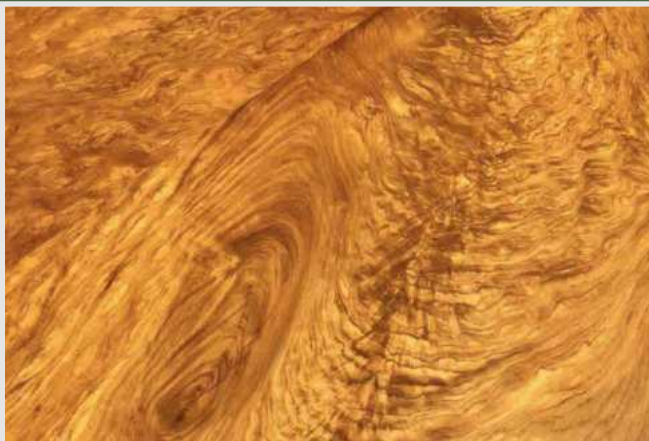

PACHYLOBA

With a captivating grain pattern and warm tones, it is an ideal choice for crafting enduring furniture and interior elements. Known for its durability, Pachyloba wood ensures both visual appeal and long-lasting functionality. Additionally, its sustainable nature and resistance to pests make it an environmentally friendly option.

Scientific Name	<i>Azelia Pachyloba</i>
Origin	Angola
Availability	Lumber/ Slab/ Disk/ Flooring
Colour	Ranges from light to dark red-brown
Durability	Durable, requires no treatment with preservatives
Density	660 - 850 kg/m³
Nation Preferred	USA, Australia, Asia, Europe, Russia, Sweden, China, Pakistan