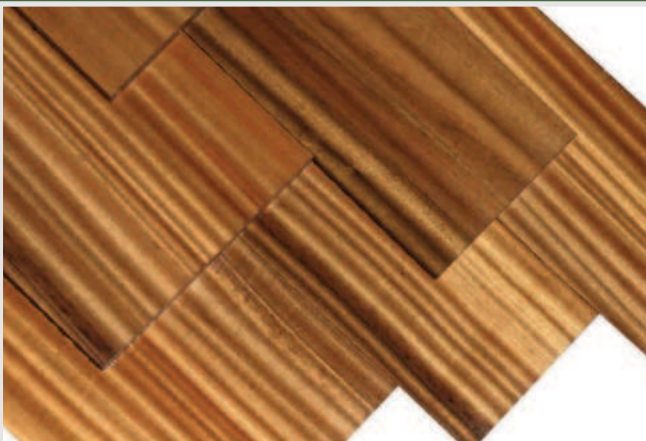

DIBETOU

Dibetou is a hardwood often used as a cost-effective alternative to genuine walnut, despite not being botanically related. It is stable, durable, and has an attractive appearance resembling true walnut, making it popular for furniture and veneers.

Scientific Name	<i>Lovoa trichilioides</i>
Origin	Angola
Availability	Lumber/ Slab/ Disk/ Flooring
Colour	Yellow brown or grey brown with black streaks or veins taking a golden glint
Durability	Durability is rated at moderate level
Density	700 - 900 kg/m³
Nation Preferred	USA, Australia, Asia, Europe, Spain, Sweden