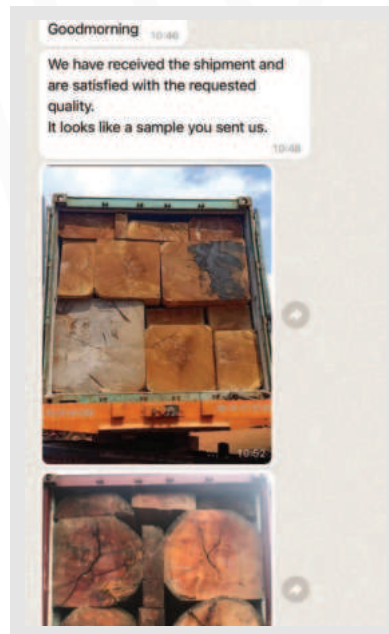

PAST PERFORMANCE

MAERSK

Factura de Exportação: **558523368**

Exportador: **MAERSK COMERCIO INDUSTRIA E SERVICOS**
AVENIDA PEDRO DE CASTRO VASCONCELOS 107 37
RIO DE JANEIRO RJ 22251-900

Importador: **MAERSK COMERCIO INDUSTRIA E SERVICOS**
AVENIDA PEDRO DE CASTRO VASCONCELOS 107 37
RIO DE JANEIRO RJ 22251-900

Valor Declarado: **1.000.000,00**

Destino: **USA**

REPÚBLICA DE ANGOLA

MINISTÉRIO DA AGRICULTURA E PESCAÇA

INSTITUTO NACIONAL DE DESENVOLVIMENTO FLORESTAL

CERTIFICADO FITOSANITÁRIO

DECLARAÇÃO DE QUE AS MADEIRAS SÃO DE ESPÉCIE DE FLORESTA DE PROVENIÊNCIA LEGÍTIMA...

ANGOLA, 04 DE ABRIL DE 2023

AGÊNCIA REGULADORA DE CERTIFICAÇÃO DE CARGA E LOGÍSTICA DE ANGOLA (ARCLLA)

CERTIFICADO DE EMBARQUE Nº: **ANGOR 00000000000000000000**

EXPORTADOR: **MAERSK COMERCIO INDUSTRIA E SERVICOS**

DESTINO: **USA**

CONTAINER Nº: **1X 20DCCN 123456789**

REPÚBLICA DE ANGOLA

MINISTÉRIO DA AGRICULTURA E PESCAÇA

INSTITUTO NACIONAL DE DESENVOLVIMENTO FLORESTAL

CERTIFICADO FITOSANITÁRIO

DECLARAÇÃO DE QUE AS MADEIRAS SÃO DE ESPÉCIE DE FLORESTA DE PROVENIÊNCIA LEGÍTIMA...

ANGOLA, 04 DE ABRIL DE 2023

K-Timber 's Customer from USA
Quantity 4 conts
Product: Sipo, Mussivi, Sapele